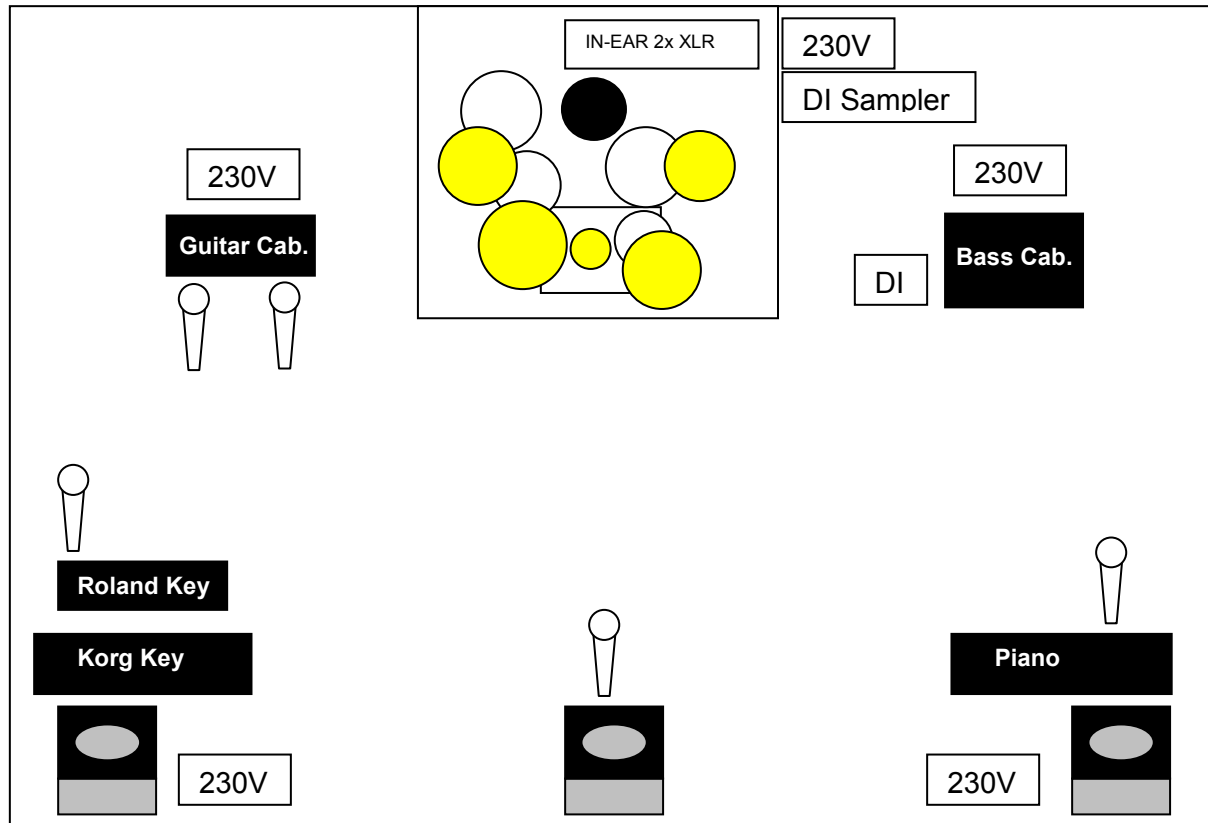

Techrider Booze

Stageplot

Booze bring:

- 1x Digital Mischpult
- 1x Monitoring für Band
- 1x Miksatz für Band

Wir benötigen:

- 1x Multicore 24/8
- 1x Mik Stativ klein
- 6x Mik Stativ gross
- 1x Satz XLR Kabel für ganze Band
- 7x DI Box

FOH
Andy Widmer
+41 79 513 29 46
andy@widmersound.ch

Chanal	Source	Inserts	Mik
1	Kick	Gate	E 901 Own
2	Kick	Gate	Beta 52 Own
3	Snare Top	Comp	Beta56 Own
4	Snare Button	Comp	Beta56, Own
5	Hi-Hat		E614 Own
6	Tom 1	Gate	E904 Own
7	Tom 2	Gate	E904 Own
8	Tom 3	Gate	E904 Own
9	OV L		AT 4040 Own
10	OV R		AT 4040 Own
11	Bass Guitar	Comp	DI-Box
12	Guitar L		e906 Own
13	Guitar R		e906 Own
14	Sampler	Comp	DI-Box
15	Korg Key		DI-Box
16	Korg Key		DI-Box
17	Roland Key		DI-Box
18	Roland Key		DI-Box
19	Sax	Comp	Wireless Own
20	Vox Jose	Comp	Wireless Own
21	Vox Goran	Comp	Beta 87 Own
22	Vox Mouse	Comp	Wireless Own
23	Piano		XLR
24	Piano		XLR
R1	Moni L		
R2	Moni C		
R3	Moni R		
R4	In Ear DR 1		
R5	In Ear DR 2		
R6			
R7	PA L		
R8	PA R		